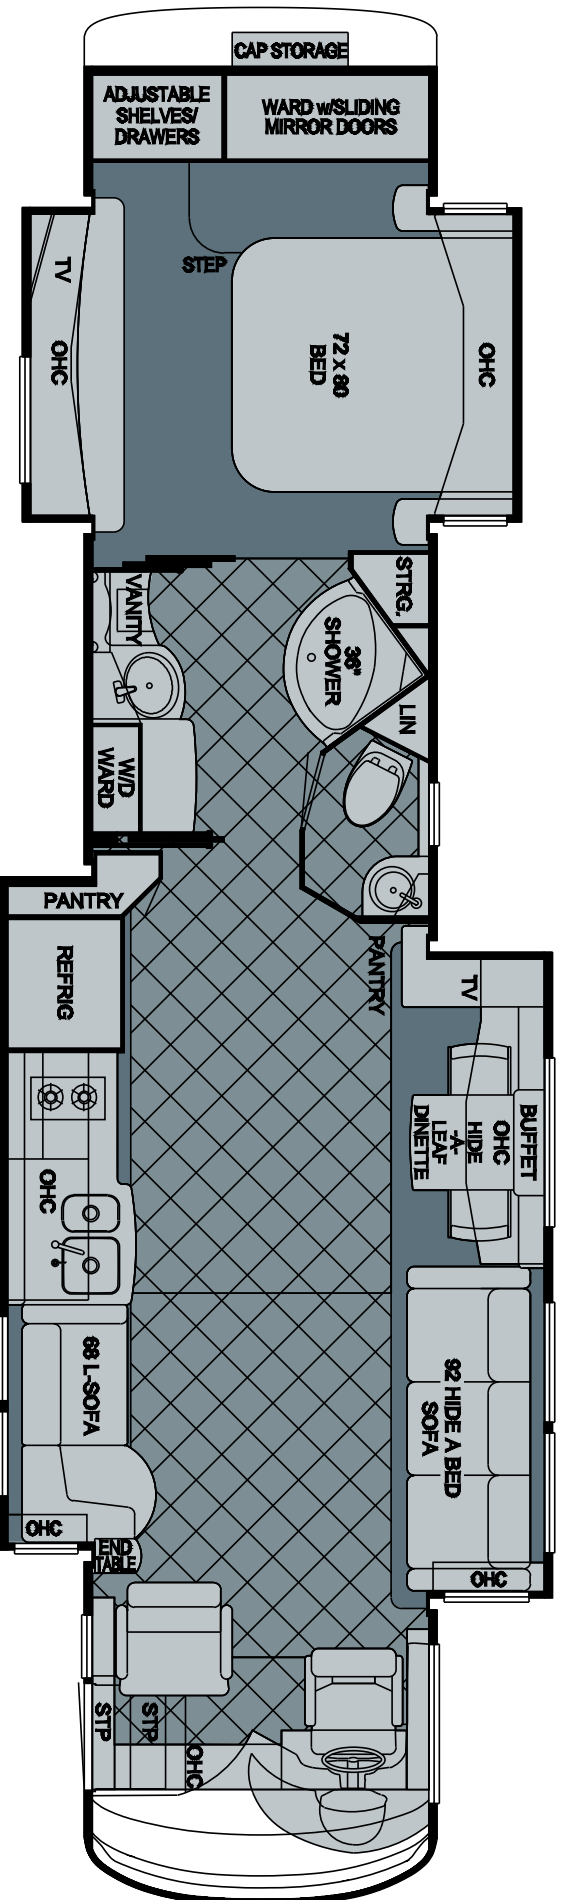

2010 Essex Diesel Pusher  
 Floorplan 4512

WHEN YOU KNOW THE DIFFERENCE™